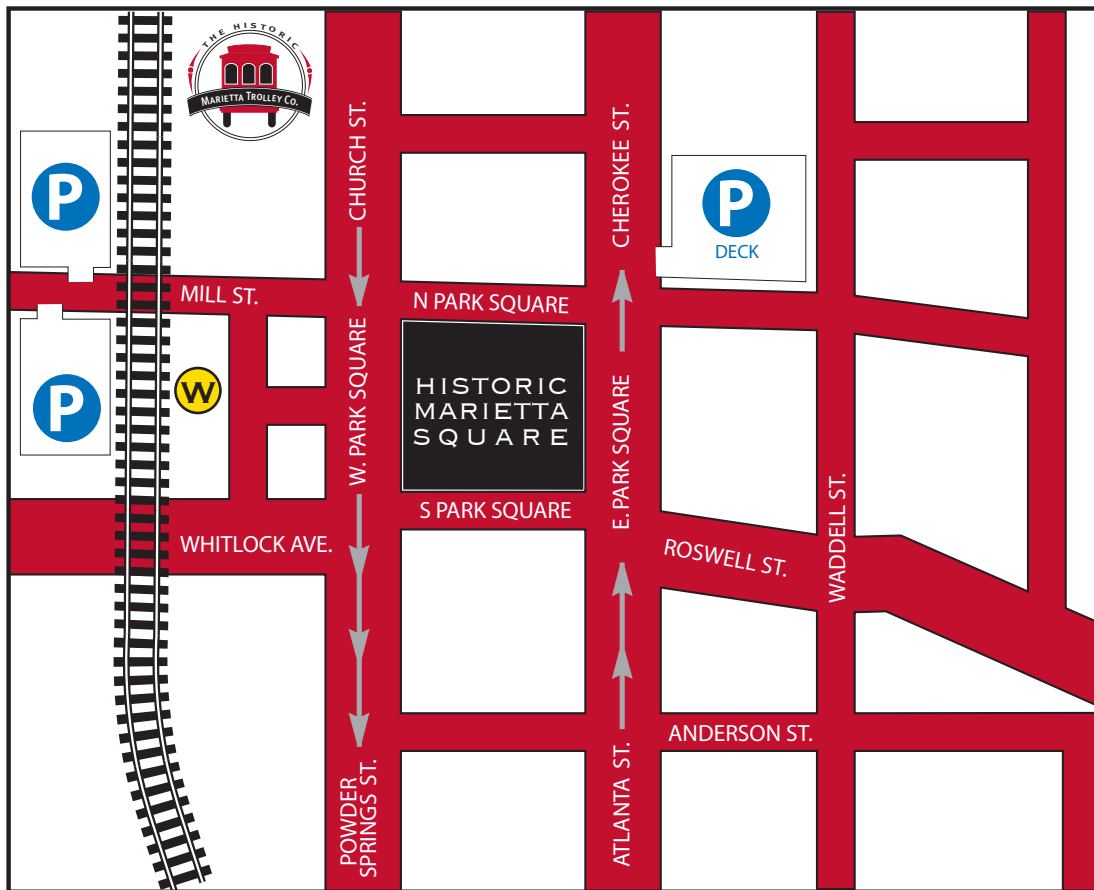

Tickets may be purchased at the Historic Marietta Trolley Co. or at the Marietta Welcome Center

P FREE PARKING
(DECK: EVENINGS & WEEKENDS ONLY)

W MARIETTA WELCOME CENTER

Driving Directions:

From Atlanta, take I-75 North, take the GA-120/
N Marietta Pkwy exit - number 265.
Turn left onto N Marietta Pkwy NE/Ga -120 Loop W.
Travel 1.83 miles. Turn left onto Church St NE
Travel 0.17 miles.

THE HISTORIC MARIETTA TROLLEY CO.

WWW.MARIETTATROLLEY.COM